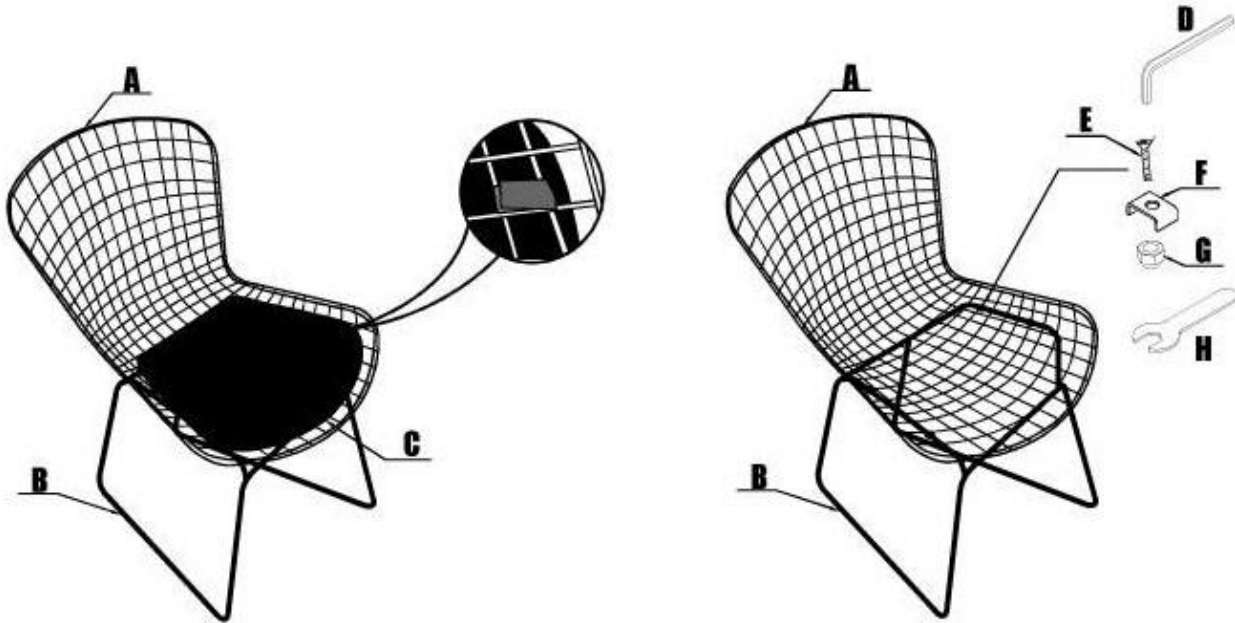

Cubic Side Chair Assembly Instructions

NO.	A	B	C	D	E	F	G	H
SIZE				M6	M6X25	∅6	M6	M6
TYPE								
QTY	1PCS	1PCS	1PCS	1PCS	4PCS	4PCS	4PCS	1PCS