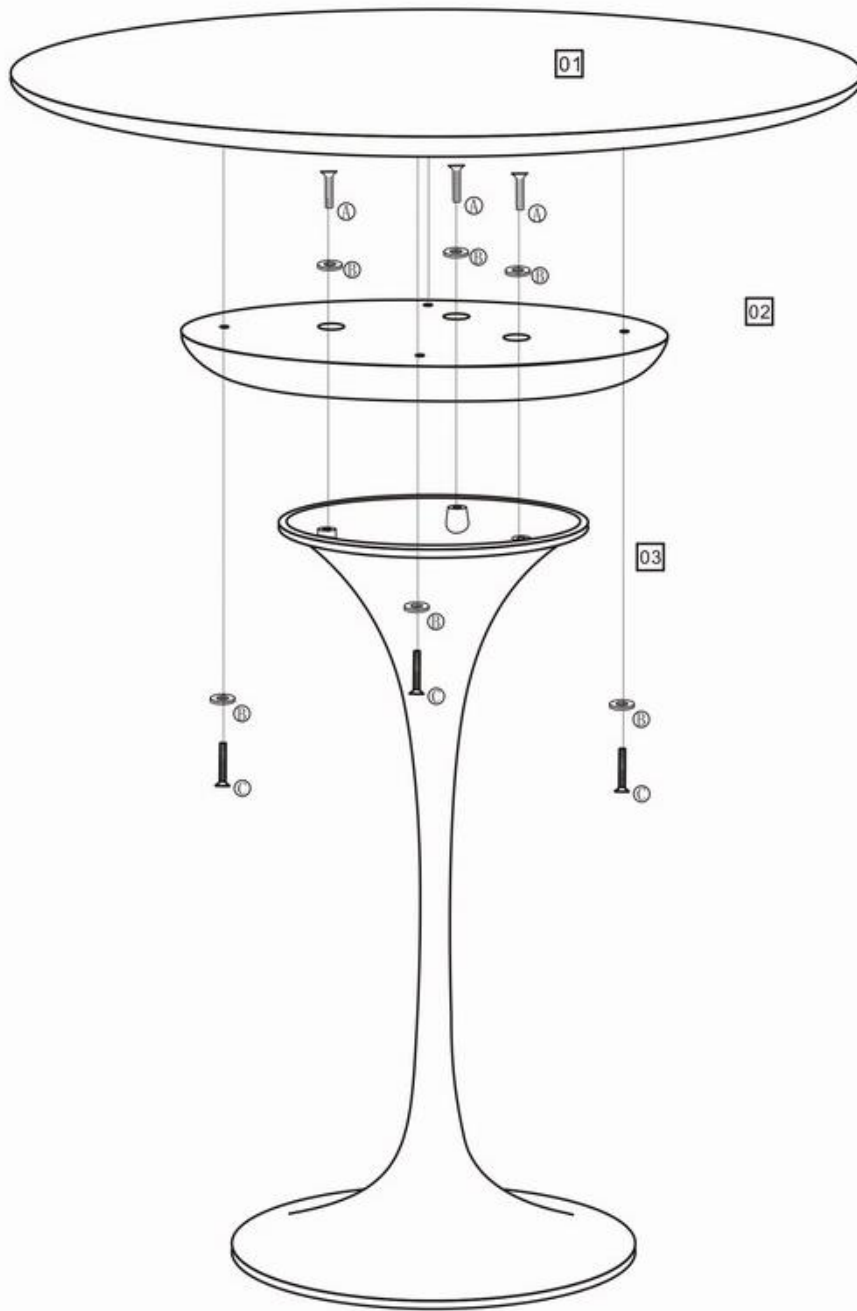

# 50cm Coupe Side Table Assembly Instructions

Ⓐ  \*3

Ⓑ  \*7

Ⓒ  \*4

Allen key (supplied)