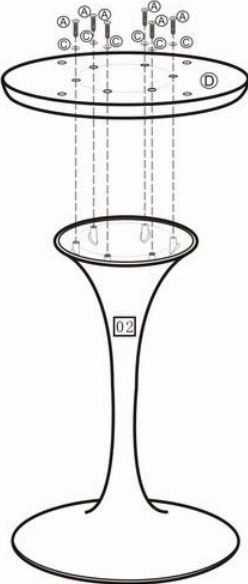

90cm Coupe Table Assembly Instructions

First

Second

- A  *6
 - B  *4
 - C  *10
 - D  *1
- 
Allen key (supplied)
- 
Allen key (supplied)