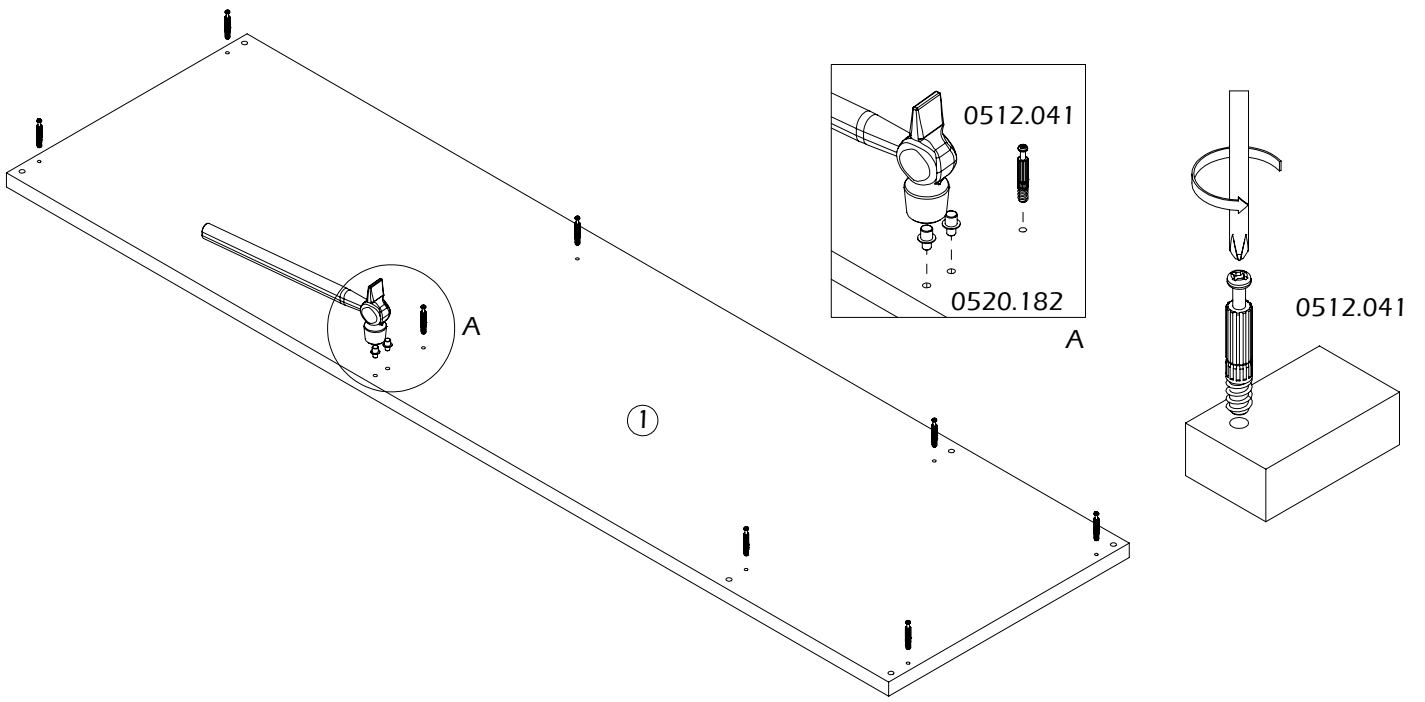

DANN

SIDEBOARD

Product contains recycled wood

Do not drag this product with weight on it.

Protected wood species are not used in this product

temahome.

living your dreams

7200.543/468/356

			2x	2x	6x	1x
						
			0512.116	0513.030	0520.182	0992.002
16x	16x	12x	14x	8x	8x	16x
						
0512.041	0512.042	0540.003	0513.001	0520.102	0900.174	0520.009/172

1

2

3

4

5

6

6