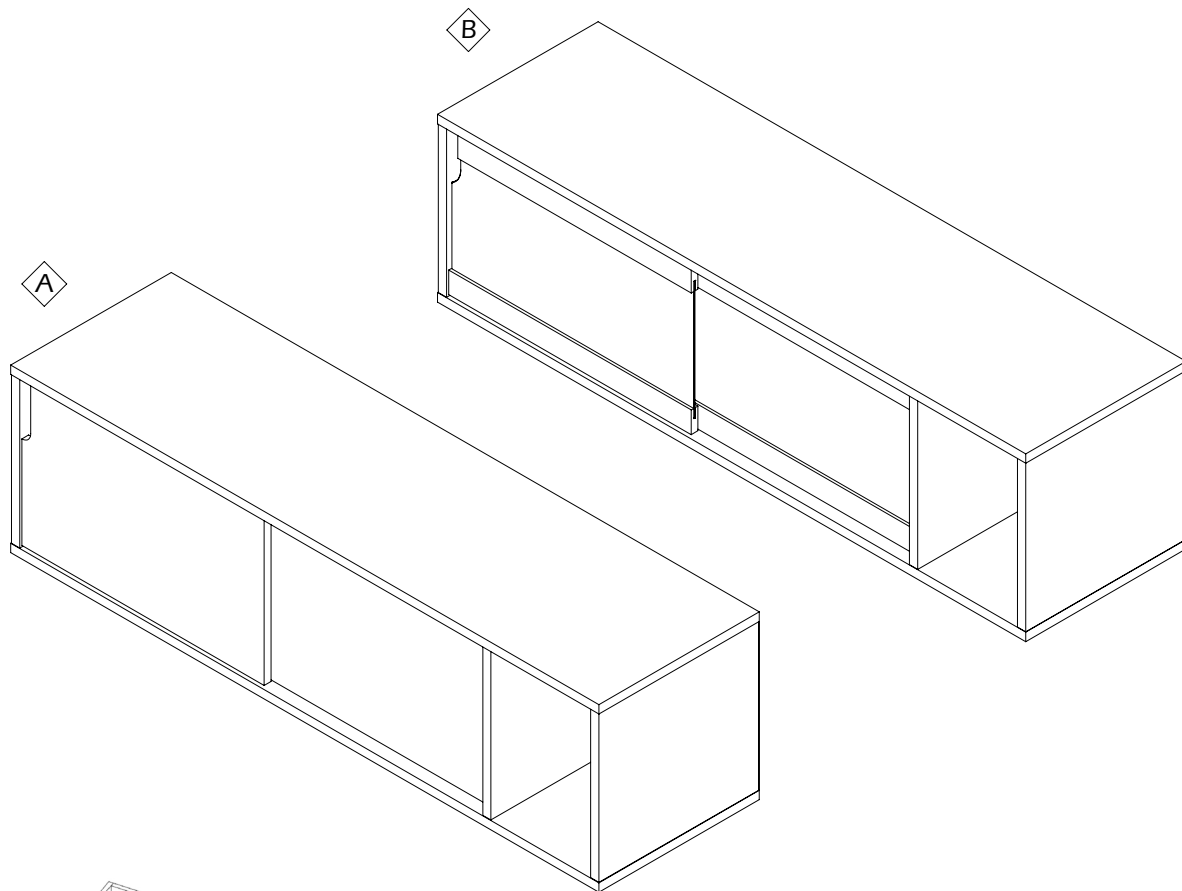

DANN

SIDEBOARD

Product contains recycled wood

Do not drag this product with weight on it.

Protected wood species are not used in this product

temahome.

living your dreams

7200.543/468/356

			2x	2x	6x	1x
						
			0512.116	0513.030	0520.182	0992.002
16x	16x	12x	14x	8x	8x	16x
						
0512.041	0512.042	0540.003	0513.001	0520.102	0900.174	0520.009/172

1

2

3

4

5

6

6