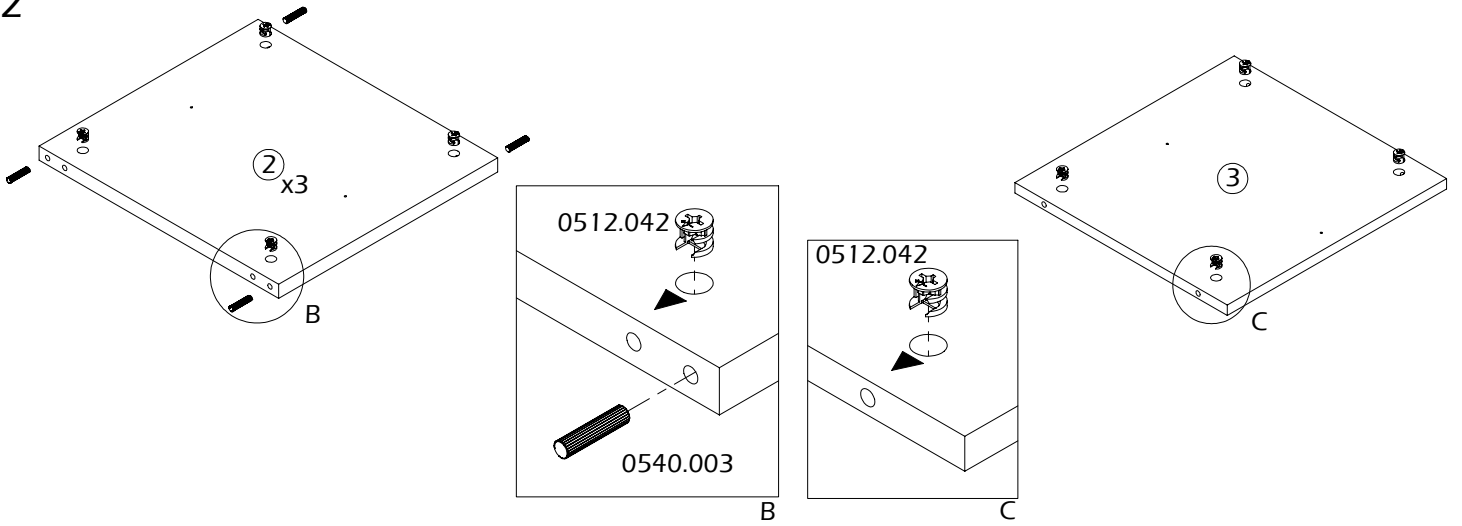

DANN

SIDEBOARD

Product contains recycled wood

Do not drag this product with weight on it.

Protected wood species are not used in this product

temahome.

living your dreams

7200.543/468/356

			2x	2x	6x	1x
						
			0512.116	0513.030	0520.182	0992.002
16x	16x	12x	14x	8x	8x	16x
						
0512.041	0512.042	0540.003	0513.001	0520.102	0900.174	0520.009/172

1

2

3

4

5

6

6